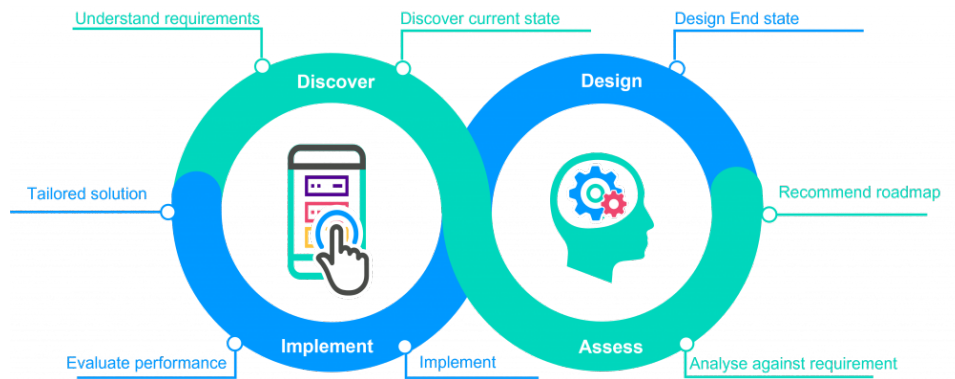

Working with you to transform and optimize your digital infrastructure

Colt Consultancy Services bring strategy, deep domain expertise and tech implementation to optimize your IT environment and fuel your digital transformation.

Optimize your business performance and expedite your digital transformation through an end-to-end service

An extension of your team

Our consultants can free you from the hassle of designing, implementing and optimizing your digital infrastructure on your own. We provide you with the freedom to focus on your core business, while we take care of aligning your digital strategy with your business goals.

Key service areas

Network

- Simplify and optimize network infrastructure to reduce costs and increase ROI Modernize your network and gain a seamless, low-risk transition from legacy networks
- Software-defined network transformation for better security, performance, resilience and user experience